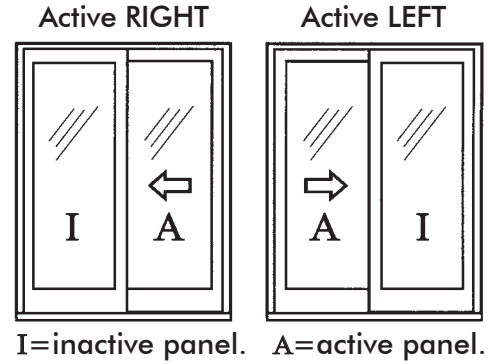

Sliding Patio door — Actual Unit Dimensions

EXTERIOR VIEW OF DOORS

NOTE: 8-0 Height sliding patio doors are not reversible.

Door, Sidelight & Stationary Panel Units, HEIGHT

CALL SIZE (HEIGHT)	HEIGHT IN INCHES
6-8	79½
6-10	81½
8-0	95½