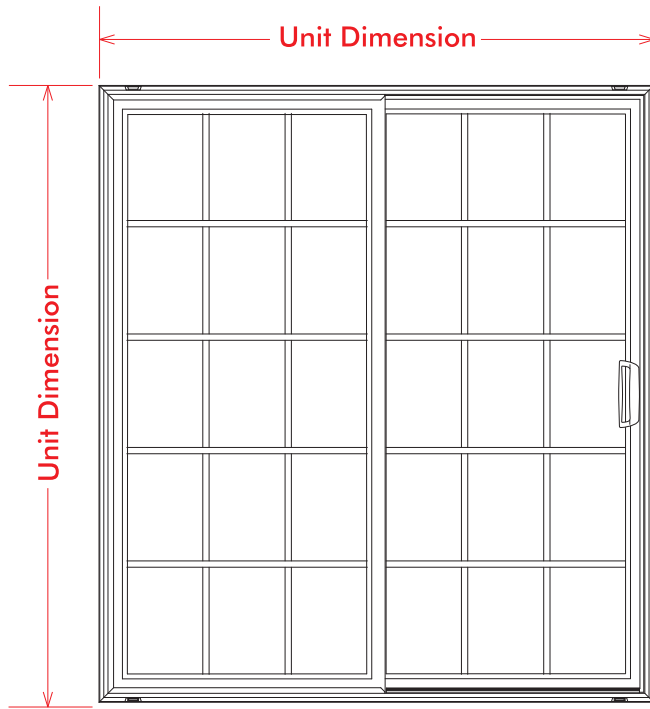

Sliding Patio door — Actual Unit Dimensions

EXTERIOR VIEW OF DOORS

NOTE: 8-0 Height sliding patio doors are not reversible.

Door, Sidelight & Stationary Panel Units, HEIGHT

CALL SIZE (HEIGHT)	HEIGHT IN INCHES
6-8	79½
6-10	81½
8-0	95½

Transom Units, HEIGHT

CALL SIZE (HEIGHT)	HEIGHT IN INCHES
1-2	13½
1-4	15½
1-8	19½
2-0	23 ½

Door & Stationary Panel Units, WIDTH

CALL SIZE (WIDTH)	2-6	3-0	4-0	5-0	6-0	8-0
Width in Inches	32 ³ / ₁₆	38 ³ / ₁₆	50 ³ / ₁₆	59½	71½	95½

Sidelight Units, WIDTH

CALL SIZE (WIDTH)	1-4	1-8	2-0
Width in Inches	15½	19½	23½

Transom Units, WIDTH

CALL SIZE (WIDTH)	2-6	3-0	4-0	5-0*	6-0*	8-0*
Width in Inches	32 ³ / ₁₆	38 ³ / ₁₆	50 ³ / ₁₆	59½	71½	95½

w/ADA Hardware

Call Size	Clear Opening Width	Clear Opening Height	Clear Opening S.F.	Daylight Opening S.F.
TVSPDR5068	26.000	75.772	13.68	24.8
50610	26.000	77.772	14.04	25.5
5080	26.000	91.772	16.57	30.3
6068	32.000	75.772	16.84	30.8
60610	32.000	77.772	17.28	31.6
6080	32.000	91.772	20.39	37.6
8068	44.000	75.772	23.15	42.8
80610	44.000	77.772	23.76	44.0
8080	44.000	91.772	28.04	52.3