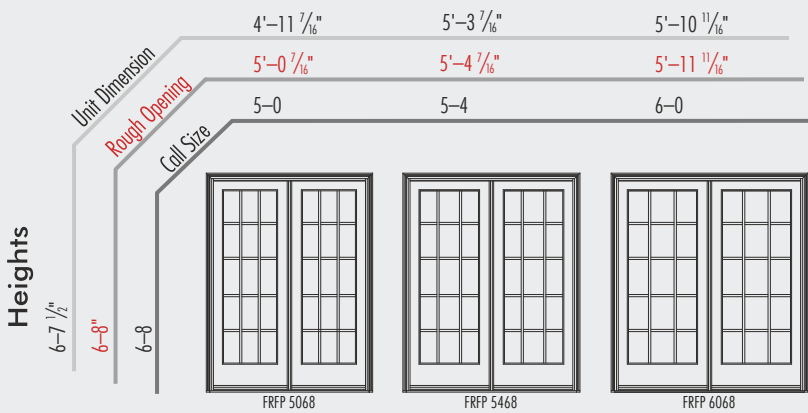

Center Hinged Patio doors
Widths

French Hinged Patio doors
Widths

NOTE: Add the suffix "X" to the end of the above unit numbers to designate operating units.

CENTER HINGED PATIO DOORS – TRANSOM UNITS

		Widths					
		4'-11 7/16"	5'-3 7/16"	5'-10 11/16"	7'-10 5/8"	8'-9 3/16"	
		5'-0 7/16"	5'-4 7/16"	5'-11 11/16"	7'-11 5/8"	8'-10 3/16"	
		5-0	5-4	6-0	8-0	9-0	
Heights	Unit Dimension	Rough Opening	Call Size	0-11 3/8"			
				0-11 3/8"	0-10		
			 FRHP50010TN	 FRHP54010TN	 FRHP60010TN	 FRHP80010TN	 FRHP90010SGTN
			 FRHP50010SGTN	 FRHP54010SGTN	 FRHP60010SGTN	 FRHP80010SGTN	 FRHP90010SGTN
			 FRHP5010TN	 FRHP5410TN	 FRHP6010TN	 FRHP8010TN	 FRHP9010TN
			 FRHP5010SGTN	 FRHP5410SGTN	 FRHP6010SGTN	 FRHP8010SGTN	 FRHP9010SGTN
			 FRHP5012TN	 FRHP5412TN	 FRHP6012TN	 FRHP8012TN	 FRHP9012TN
			 FRHP5012SGTN	 FRHP5412SGTN	 FRHP6012SGTN	 FRHP8012SGTN	 FRHP9012SGTN
			 FRHP5020TN	 FRHP5420TN	 FRHP6020TN	 FRHP8020TN	 FRHP9020TN
			 FRHP5020SGTN	 FRHP5420SGTN	 FRHP6020SGTN	 FRHP8020SGTN	 FRHP9020SGTN
			 FRHP5024TN	 FRHP5424TN	 FRHP6024TN	 FRHP8024TN	 FRHP9024TN
			 FRHP5024SGTN	 FRHP5424SGTN	 FRHP6024SGTN	 FRHP8024SGTN	 FRHP9024SGTN
			 FRHP5024SGTN	 FRHP5424SGTN	 FRHP6024SGTN	 FRHP8024SGTN	 FRHP9024SGTN
			 FRHP5024SGTN	 FRHP5424SGTN	 FRHP6024SGTN	 FRHP8024SGTN	 FRHP9024SGTN
			 FRHP5024SGTN	 FRHP5424SGTN	 FRHP6024SGTN	 FRHP8024SGTN	 FRHP9024SGTN
			 FRHP5024SGTN	 FRHP5424SGTN	 FRHP6024SGTN	 FRHP8024SGTN	 FRHP9024SGTN
			 FRHP5024SGTN	 FRHP5424SGTN	 FRHP6024SGTN	 FRHP8024SGTN	 FRHP9024SGTN