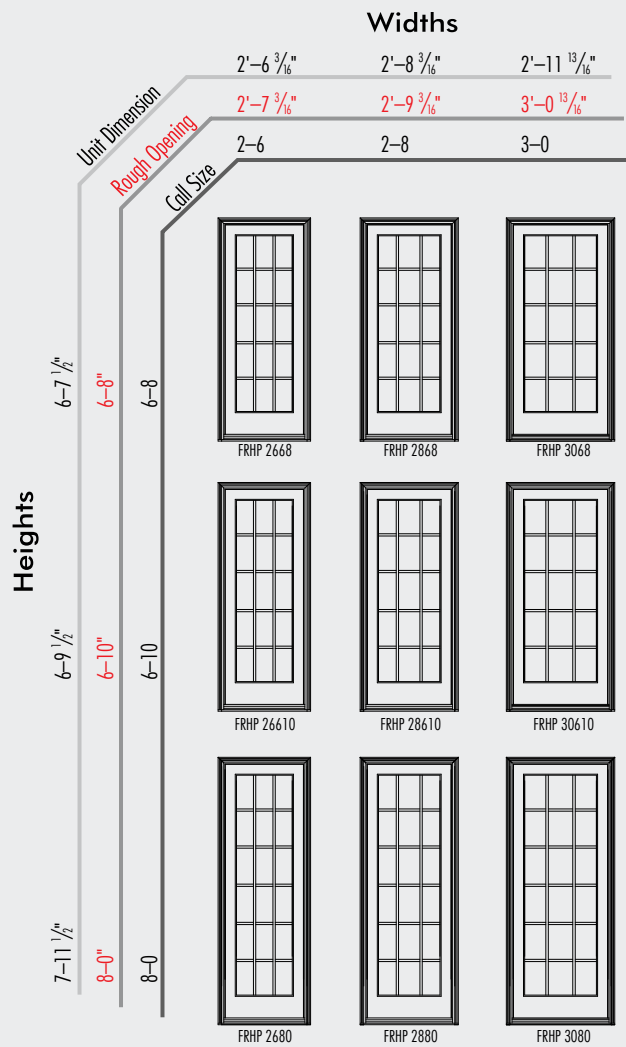

Center Hinged Patio doors
Widths

French Hinged Patio doors
Widths

NOTE: Add the suffix "X" to the end of the above unit numbers to designate operating units.

CENTER HINGED PATIO DOORS – TRANSOM UNITS

		Widths					
		4'-11 7/16"	5'-3 7/16"	5'-10 11/16"	7'-10 5/8"	8'-9 3/16"	
		5'-0 7/16"	5'-4 7/16"	5'-11 11/16"	7'-11 5/8"	8'-10 3/16"	
		5-0	5-4	6-0	8-0	9-0	
Heights	Unit Dimension	Rough Opening	Call Size	0-11 3/8"			
				0-11 3/8"	0-10		
			 FRHP50010TN	 FRHP54010TN	 FRHP60010TN	 FRHP80010TN	 FRHP90010SGTN
			 FRHP50010SGTN	 FRHP54010SGTN	 FRHP60010SGTN	 FRHP80010SGTN	 FRHP90010SGTN
			 FRHP5010TN	 FRHP5410TN	 FRHP6010TN	 FRHP8010TN	 FRHP9010TN
			 FRHP5010SGTN	 FRHP5410SGTN	 FRHP6010SGTN	 FRHP8010SGTN	 FRHP9010SGTN
			 FRHP5012TN	 FRHP5412TN	 FRHP6012TN	 FRHP8012TN	 FRHP9012TN
			 FRHP5012SGTN	 FRHP5412SGTN	 FRHP6012SGTN	 FRHP8012SGTN	 FRHP9012SGTN
			 FRHP5020TN	 FRHP5420TN	 FRHP6020TN	 FRHP8020TN	 FRHP9020TN
			 FRHP5020SGTN	 FRHP5420SGTN	 FRHP6020SGTN	 FRHP8020SGTN	 FRHP9020SGTN
			 FRHP5024TN	 FRHP5424TN	 FRHP6024TN	 FRHP8024TN	 FRHP9024TN
			 FRHP5024SGTN	 FRHP5424SGTN	 FRHP6024SGTN	 FRHP8024SGTN	 FRHP9024SGTN
			 FRHP5024SGTN	 FRHP5424SGTN	 FRHP6024SGTN	 FRHP8024SGTN	 FRHP9024SGTN
			 FRHP5024SGTN	 FRHP5424SGTN	 FRHP6024SGTN	 FRHP8024SGTN	 FRHP9024SGTN
			 FRHP5024SGTN	 FRHP5424SGTN	 FRHP6024SGTN	 FRHP8024SGTN	 FRHP9024SGTN
			 FRHP5024SGTN	 FRHP5424SGTN	 FRHP6024SGTN	 FRHP8024SGTN	 FRHP9024SGTN
			 FRHP5024SGTN	 FRHP5424SGTN	 FRHP6024SGTN	 FRHP8024SGTN	 FRHP9024SGTN