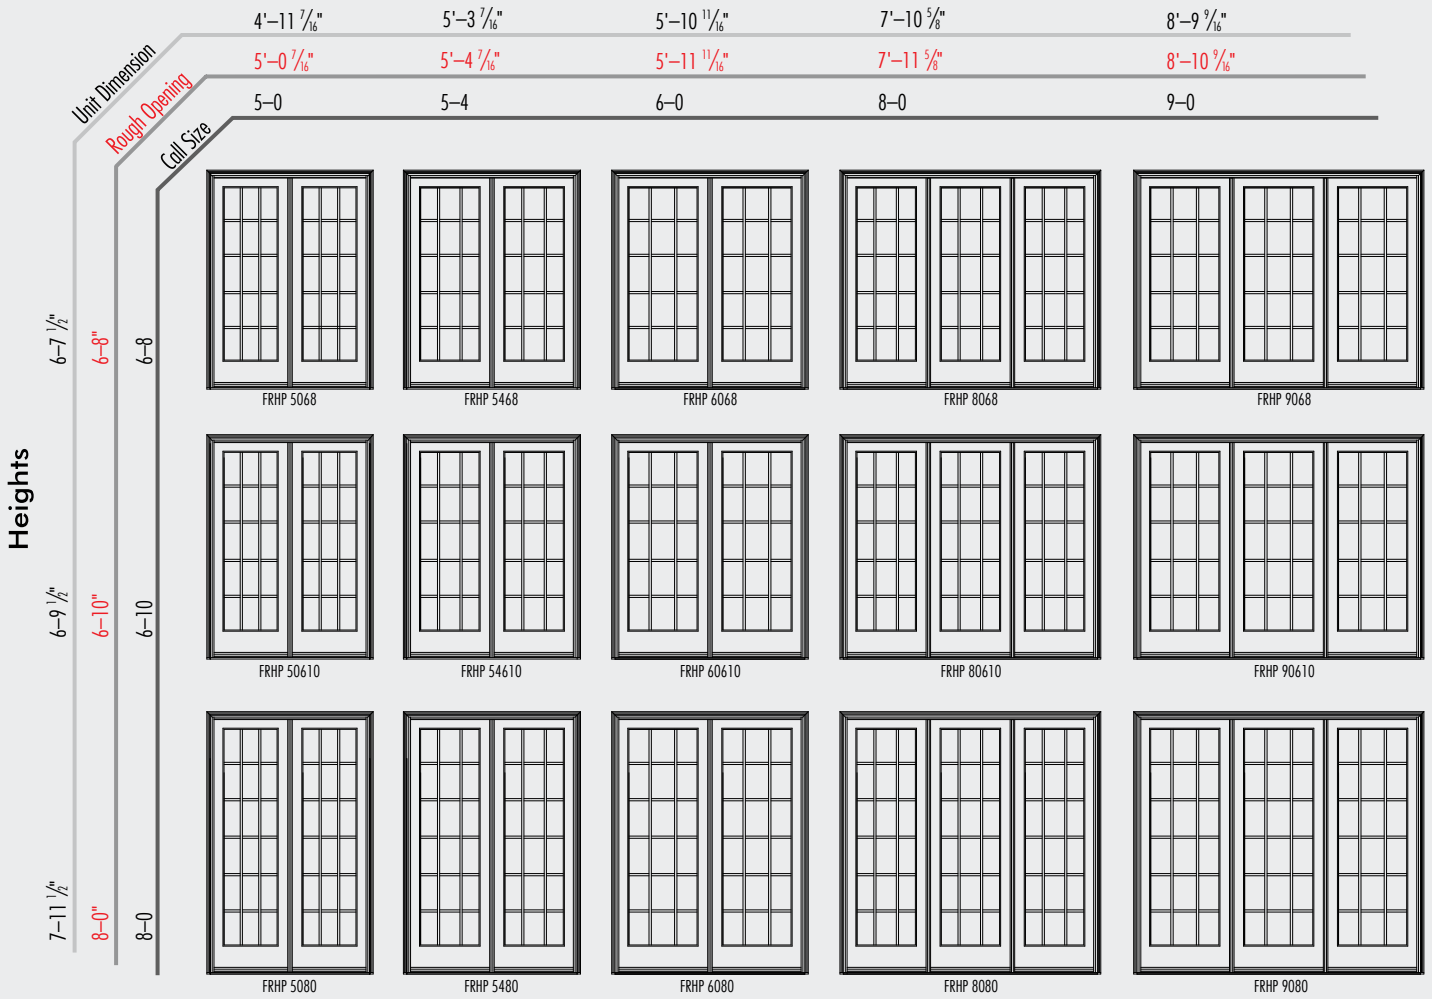

Center Hinged Patio doors
Widths

French Hinged Patio doors
Widths

NOTE: Add the suffix "X" to the end of the above unit numbers to designate operating units.

CENTER HINGED PATIO DOORS – TRANSOM UNITS

		Widths					
		4'-11 7/16"	5'-3 7/16"	5'-10 11/16"	7'-10 5/8"	8'-9 3/16"	
		5'-0 7/16"	5'-4 7/16"	5'-11 11/16"	7'-11 5/8"	8'-10 3/16"	
		5-0	5-4	6-0	8-0	9-0	
Heights	Unit Dimension	Rough Opening	Call Size	0-11 3/8"			
				0-11 3/8"	0-10		
			 FRHP50010TN	 FRHP54010TN	 FRHP60010TN	 FRHP80010TN	 FRHP90010SGTN
			 FRHP50010SGTN	 FRHP54010SGTN	 FRHP60010SGTN	 FRHP80010SGTN	 FRHP90010SGTN
			 FRHP5010TN	 FRHP5410TN	 FRHP6010TN	 FRHP8010TN	 FRHP9010TN
			 FRHP5010SGTN	 FRHP5410SGTN	 FRHP6010SGTN	 FRHP8010SGTN	 FRHP9010SGTN
			 FRHP5012TN	 FRHP5412TN	 FRHP6012TN	 FRHP8012TN	 FRHP9012TN
			 FRHP5012SGTN	 FRHP5412SGTN	 FRHP6012SGTN	 FRHP8012SGTN	 FRHP9012SGTN
			 FRHP5020TN	 FRHP5420TN	 FRHP6020TN	 FRHP8020TN	 FRHP9020TN
			 FRHP5020SGTN	 FRHP5420SGTN	 FRHP6020SGTN	 FRHP8020SGTN	 FRHP9020SGTN
			 FRHP5024TN	 FRHP5424TN	 FRHP6024TN	 FRHP8024TN	 FRHP9024TN
			 FRHP5024SGTN	 FRHP5424SGTN	 FRHP6024SGTN	 FRHP8024SGTN	 FRHP9024SGTN
			 FRHP5024SGTN	 FRHP5424SGTN	 FRHP6024SGTN	 FRHP8024SGTN	 FRHP9024SGTN
			 FRHP5024SGTN	 FRHP5424SGTN	 FRHP6024SGTN	 FRHP8024SGTN	 FRHP9024SGTN
			 FRHP5024SGTN	 FRHP5424SGTN	 FRHP6024SGTN	 FRHP8024SGTN	 FRHP9024SGTN
			 FRHP5024SGTN	 FRHP5424SGTN	 FRHP6024SGTN	 FRHP8024SGTN	 FRHP9024SGTN
			 FRHP5024SGTN	 FRHP5424SGTN	 FRHP6024SGTN	 FRHP8024SGTN	 FRHP9024SGTN