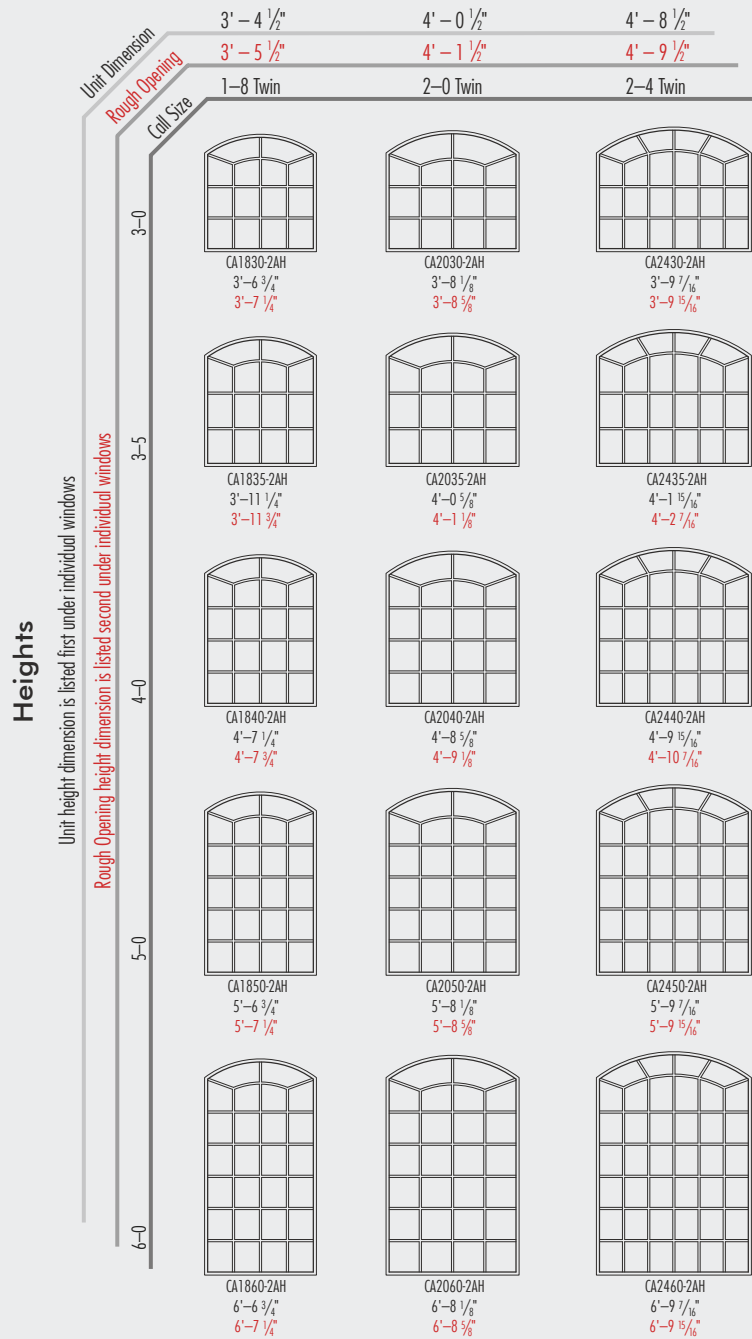

Standard Colonial Grille Pattern
Widths

Heights	Unit Dimension	2' – 9 1/2"	3' – 4 1/2"	4' – 0 1/2"	4' – 8 1/2"			
	Rough Opening	2' – 10 1/2"	3' – 5 1/2"	4' – 1 1/2"	4' – 9 1/2"			
	Call Size	1-5 Twin	1-8 Twin	2-0 Twin	2-4 Twin			
3-0		CA1530-2AH 3'-5 9/16" 3'-6 1/16"		CA1830-2AH 3'-6 3/4" 3'-7 1/4"		CA2030-2AH 3'-8 1/8" 3'-8 5/8"		CA2430-2AH 3'-9 7/16" 3'-9 15/16"
3-5		CA1535-2AH 3'-10 1/16" 3'-10 5/16"		CA2035-2AH 4'-0 5/8" 4'-1 1/8"		CA2435-2AH 4'-1 15/16" 4'-2 1/16"		
4-0		CA1540-2AH 4'-6 1/16" 4'-6 5/16"		CA2040-2AH 4'-8 5/8" 4'-9 1/8"		CA2440-2AH 4'-9 15/16" 4'-10 1/16"		
5-0		CA1550-2AH 5'-5 9/16" 5'-6 1/16"		CA2050-2AH 5'-8 1/8" 5'-8 5/8"		CA2450-2AH 5'-9 7/16" 5'-9 15/16"		
6-0		CA1550-2AH 6'-5 9/16" 6'-6 1/16"		CA2060-2AH 6'-8 1/8" 6'-8 5/8"		CA2460-2AH 6'-9 7/16" 6'-9 15/16"		

Optional Renaissance Grille Pattern Widths

WHEN ORDERING ADD ONE OF THE FOLLOWING PREFIXES TO SPECIFY YOUR SELECTED PRODUCT:
RV = Freedom 800   **F60** = Freedom 600