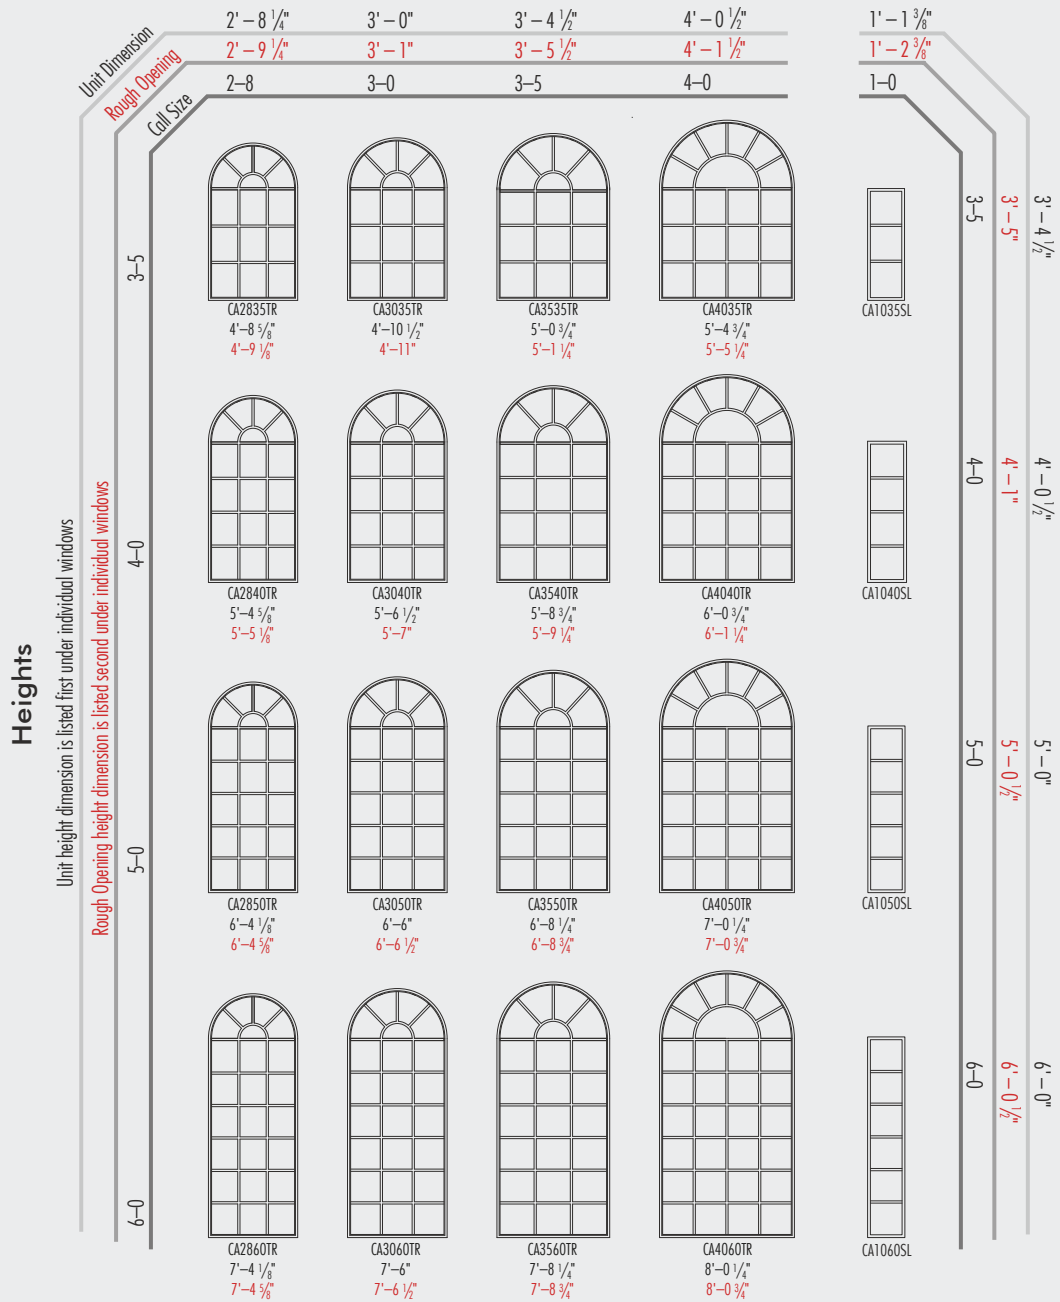

Standard Colonial Grille Pattern
Widths