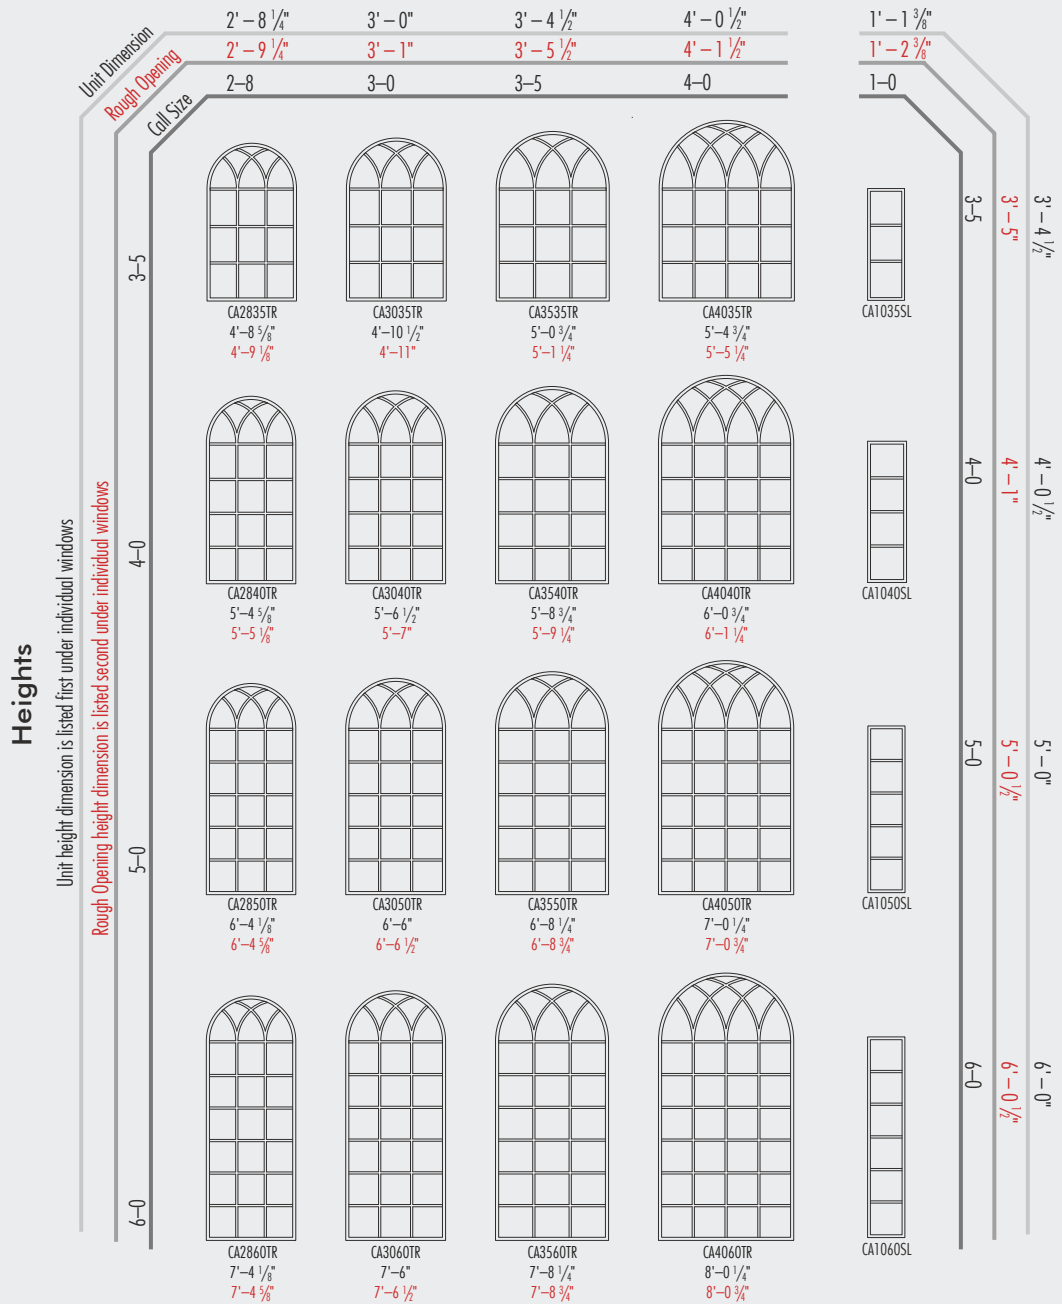

Optional Gothic Grille Pattern Widths

WHEN ORDERING ADD ONE OF THE FOLLOWING PREFIXES TO SPECIFY YOUR SELECTED PRODUCT:
RV = Freedom 800   F60 = Freedom 600